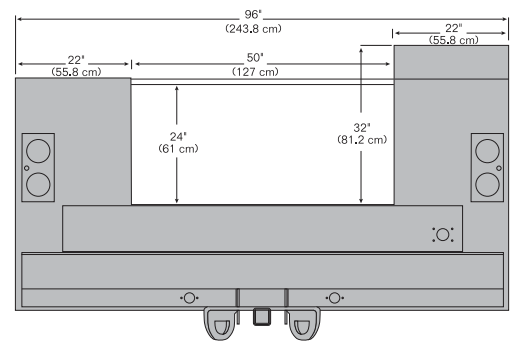

Left Hand Sidepack